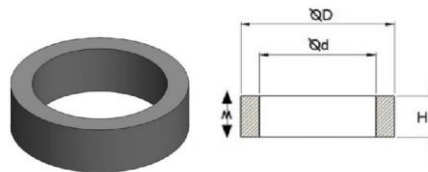

SmCo

Sintered Anisotropic Samarium Cobalt – Rings

Rare Earth Sintered SmCo

Other sizes are available
 Magnetic Axis through Height (H)
 General tolerance +/-0.15

Samarium Cobalt Rings			
Part Number	ØD (mm)	Ød (mm)	H (mm)
SMRG 01241	6	1	2
SMRG 01674	12.45	7.32	2.92
SMRG 01415	14.5	5	1.5
SMRG 01288	15	7	6
SMRG 00276	20	10	5
SMRG 01504	46	34	12.7
SMRG 01987	50.6	46.2	14.5